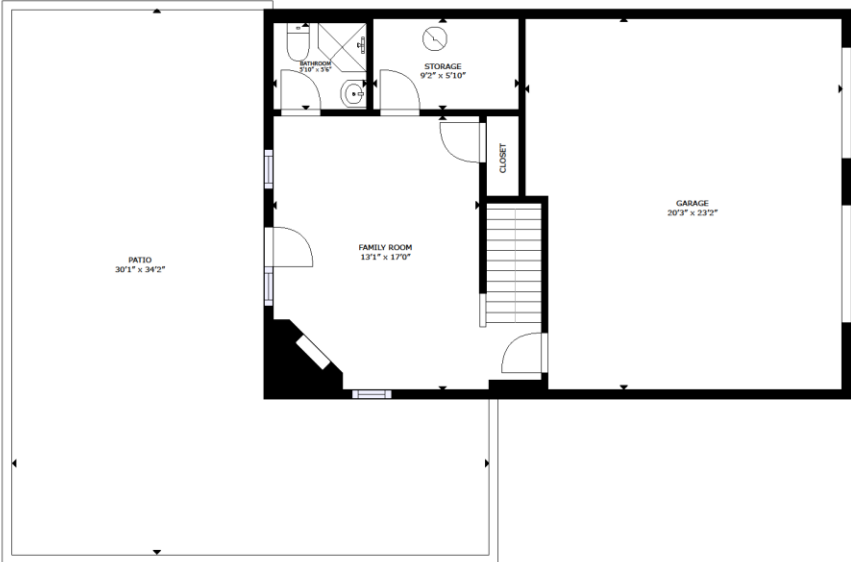

4580 Fair Valley Dr., Fairfax, VA 22033

GROSS INTERNAL AREA
 FLOOR 1: 381 sq. ft, FLOOR 2: 873 sq. ft, FLOOR 3: 739 sq. ft
 TOTAL: 1995 sq. ft
 EXCLUDED AREA :GARAGE: 451 sq. ft, PATIO: 690 sq. ft, DECK: 200 sq. ft
 SIZES AND DIMENSIONS ARE APPROXIMATE, ACTUAL MAY VARY.