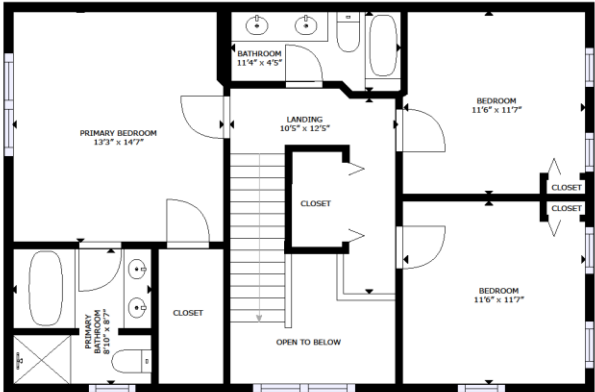

4580 Fair Valley Dr., Fairfax, VA 22033

GROSS INTERNAL AREA
 FLOOR 1: 381 sq. ft, FLOOR 2: 873 sq. ft, FLOOR 3: 739 sq. ft
 TOTAL: 1995 sq. ft
 EXCLUDED AREA :GARAGE: 451 sq. ft, PATIO: 690 sq. ft, DECK: 200 sq. ft
 SIZES AND DIMENSIONS ARE APPROXIMATE, ACTUAL MAY VARY.