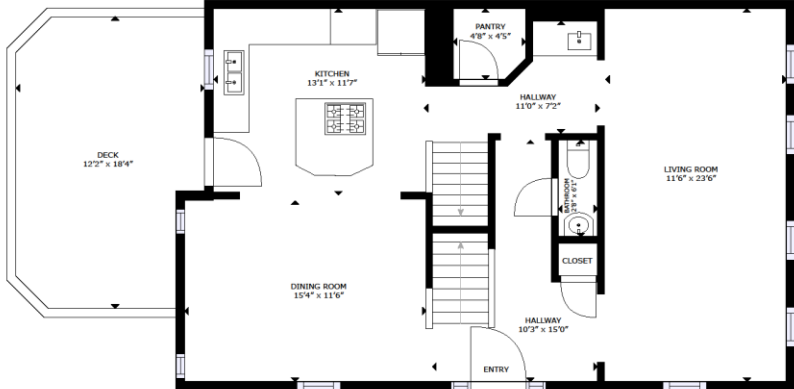

4580 Fair Valley Dr., Fairfax, VA 22033

GROSS INTERNAL AREA
 FLOOR 1: 381 sq. ft, FLOOR 2: 873 sq. ft, FLOOR 3: 739 sq. ft
 TOTAL: 1995 sq. ft
 EXCLUDED AREA :GARAGE: 451 sq. ft, PATIO: 690 sq. ft, DECK: 200 sq. ft
 SIZES AND DIMENSIONS ARE APPROXIMATE, ACTUAL MAY VARY.